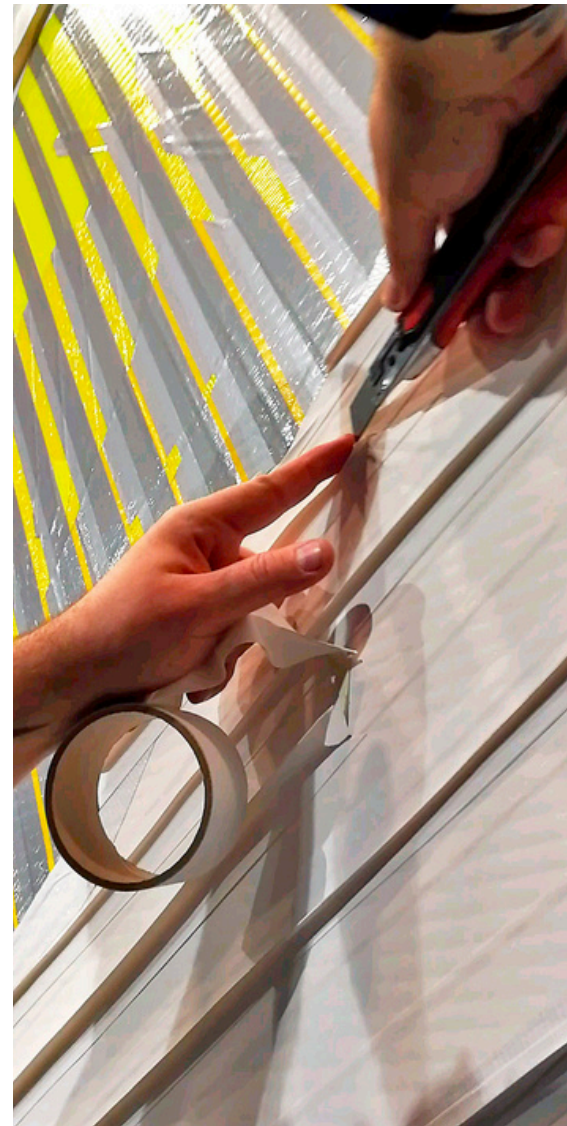

Street Art with Duct Tape

“JFK Portrait” for Arcotel Berlin, White Tape only. 2015.

“THE HAUS” - Berlin Exhibition. 2017.

Duct Tape Paste-up.

Berlin Bench.

Mural (Facade) Art

Spray Art. Juvenile Prison Berlin-Plötzensee.

Hanseatic Museum Lübeck- 01.

Hanseatic Museum Lübeck- 02.

Live Taping for Crocs.

City-Government of Berlin.

Route Guidance Systems

Wayfinding system. Google Play Event. 2016

SELFMADECREW creates creative wayfinding systems on floors and walls for different purposes that are both functional and aesthetically pleasing. The right tape is used for every type of floor covering so that no residue is left on the floor after removal.

Guidance & Floor Art

Racing Box Design for Mercedes AMG. 2018

Interior Design. European Parliament. 2024.

Packing Tape Art

Packing Tape Art - The use of transparent packing tape in combination with light. Creating packaging tape art requires a deep understanding of light and transparency. Artists cut and place the tape in different layers on transparent surfaces. Backlighting reveals the different shades and depths of the artwork, resulting stunning visual effects.