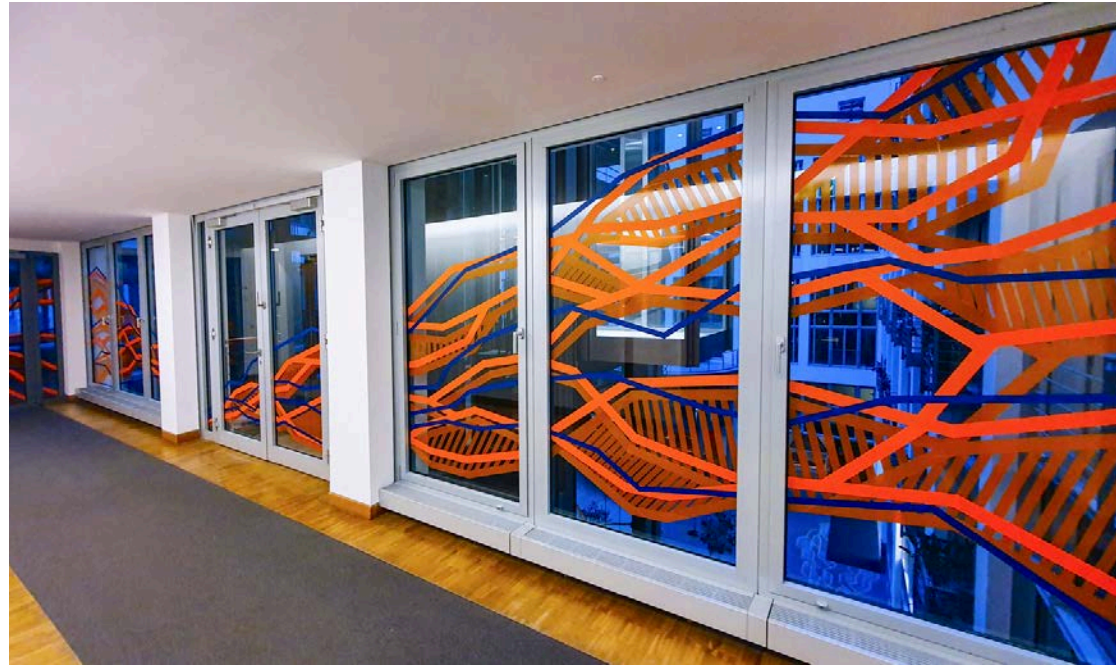

Hanseatic Museum Lübeck- 01.

Hanseatic Museum Lübeck- 02.

Live Taping for Crocs.

City-Government of Berlin.

Route Guidance Systems

Wayfinding system. Google Play Event. 2016

SELFMADECREW creates creative wayfinding systems on floors and walls for different purposes that are both functional and aesthetically pleasing. The right tape is used for every type of floor covering so that no residue is left on the floor after removal.

Guidance & Floor Art

Racing Box Design for Mercedes AMG. 2018

Interior Design. European Parliament. 2024.

Packing Tape Art

Packing Tape Art - The use of transparent packing tape in combination with light. Creating packaging tape art requires a deep understanding of light and transparency. Artists cut and place the tape in different layers on transparent surfaces. Backlighting reveals the different shades and depths of the artwork, resulting stunning visual effects.