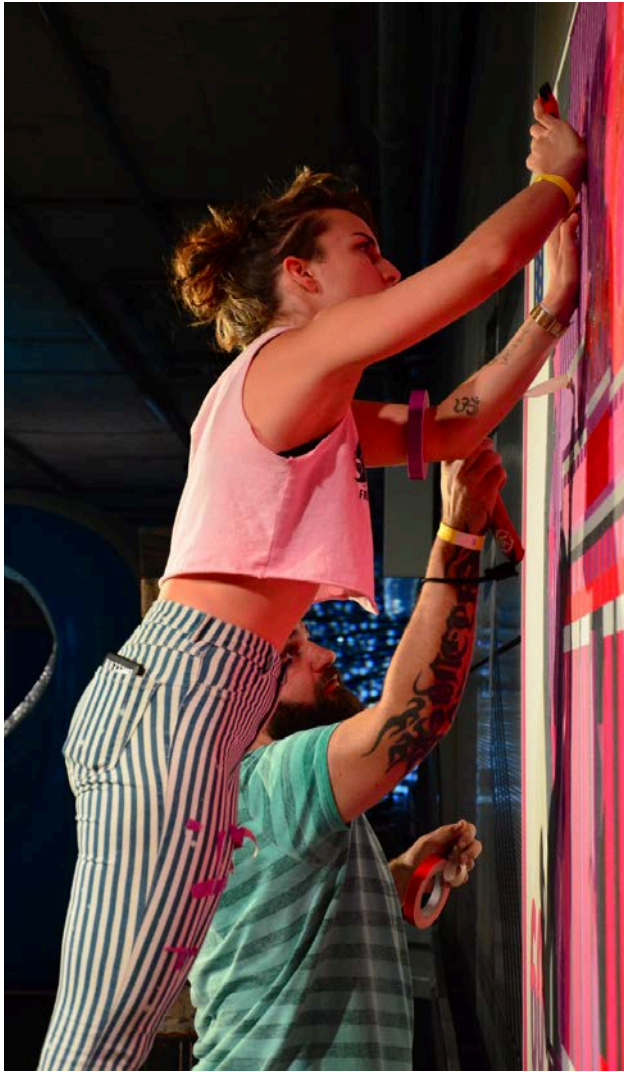

The Crew

The SELFMADECREW consists of four core members. In addition, the collective works together with a Berlin artist agency so that the team can be expanded to up to 10 artists if required.

Our Skills

Our art techniques:

- Duct Tape Art
- Packing Tape Art
- Installation Art
- Stencil Art
- Art Workshops (for Kids and Adults)
- Conventional Spraying and Painting

Our creative fields:

- Interior / Location Design
- Mural / Facade Painting
- Live Painting Show (Tape Art / Spraying)
- Event Design and Management
- Route Guidance Systems
- Fairs and Conventions Design

Street Art with Duct Tape

“JFK Portrait” for Arcotel Berlin, White Tape only. 2015.

“THE HAUS” - Berlin Exhibition. 2017.

Duct Tape Paste-up.

Berlin Bench.

Mural (Facade) Art

Spray Art. Juvenile Prison Berlin-Plötzensee.

Guidance & Floor Art

Racing Box Design for Mercedes AMG. 2018

Interior Design. European Parliament. 2024.

Packing Tape Art

Packing Tape Art - The use of transparent packing tape in combination with light. Creating packaging tape art requires a deep understanding of light and transparency. Artists cut and place the tape in different layers on transparent surfaces. Backlighting reveals the different shades and depths of the artwork, resulting stunning visual effects.