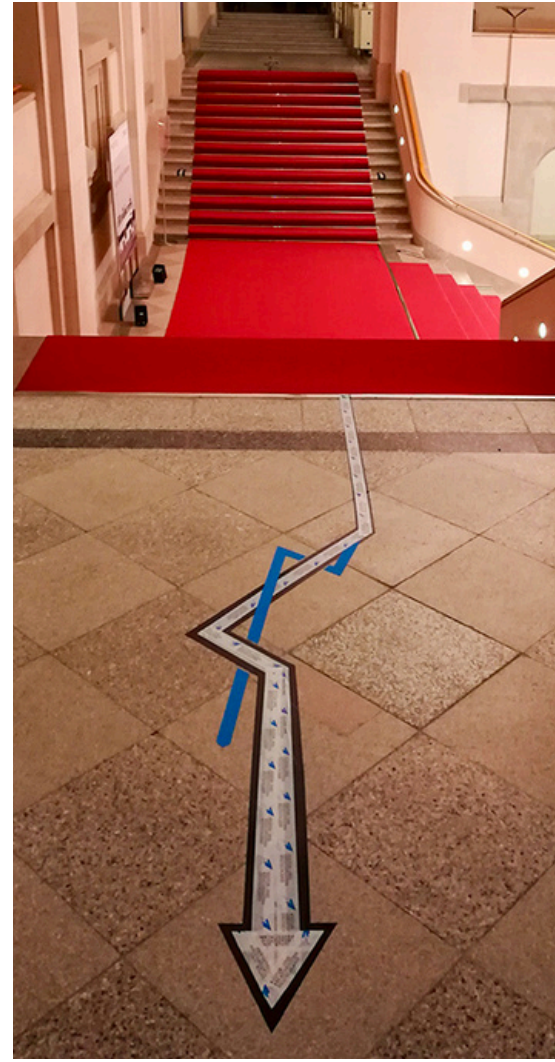

Hanseatic Museum Lübeck- 01.

Hanseatic Museum Lübeck- 02.

Live Taping for Crocs.

City-Government of Berlin.

Route Guidance Systems

Wayfinding system. Google Play Event. 2016

SELFMADECREW creates creative wayfinding systems on floors and walls for different purposes that are both functional and aesthetically pleasing. The right tape is used for every type of floor covering so that no residue is left on the floor after removal.

Guidance & Floor Art

Racing Box Design for Mercedes AMG. 2018

Interior Design. European Parliament. 2024.

Packing Tape Art

Packing Tape Art - The use of transparent packing tape in combination with light. Creating packaging tape art requires a deep understanding of light and transparency. Artists cut and place the tape in different layers on transparent surfaces. Backlighting reveals the different shades and depths of the artwork, resulting stunning visual effects.