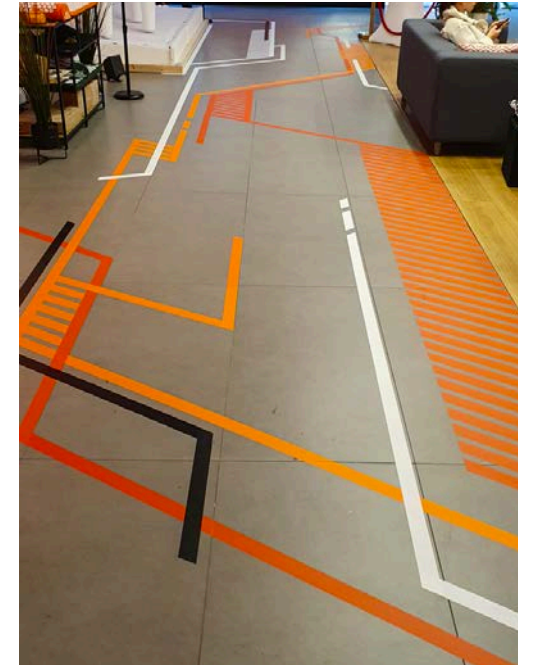

Hanseatic Museum Lübeck- 01.

Hanseatic Museum Lübeck- 02.

Live Taping for Crocs.

City-Government of Berlin.

Route Guidance Systems

Wayfinding system. Google Play Event. 2016

SELFMADECREW creates creative wayfinding systems on floors and walls for different purposes that are both functional and aesthetically pleasing. The right tape is used for every type of floor covering so that no residue is left on the floor after removal.

Guidance & Floor Art

Racing Box Design for Mercedes AMG. 2018

Interior Design. European Parliament. 2024.

Packing Tape Art

Packing Tape Art - The use of transparent packing tape in combination with light. Creating packaging tape art requires a deep understanding of light and transparency. Artists cut and place the tape in different layers on transparent surfaces. Backlighting reveals the different shades and depths of the artwork, resulting stunning visual effects.