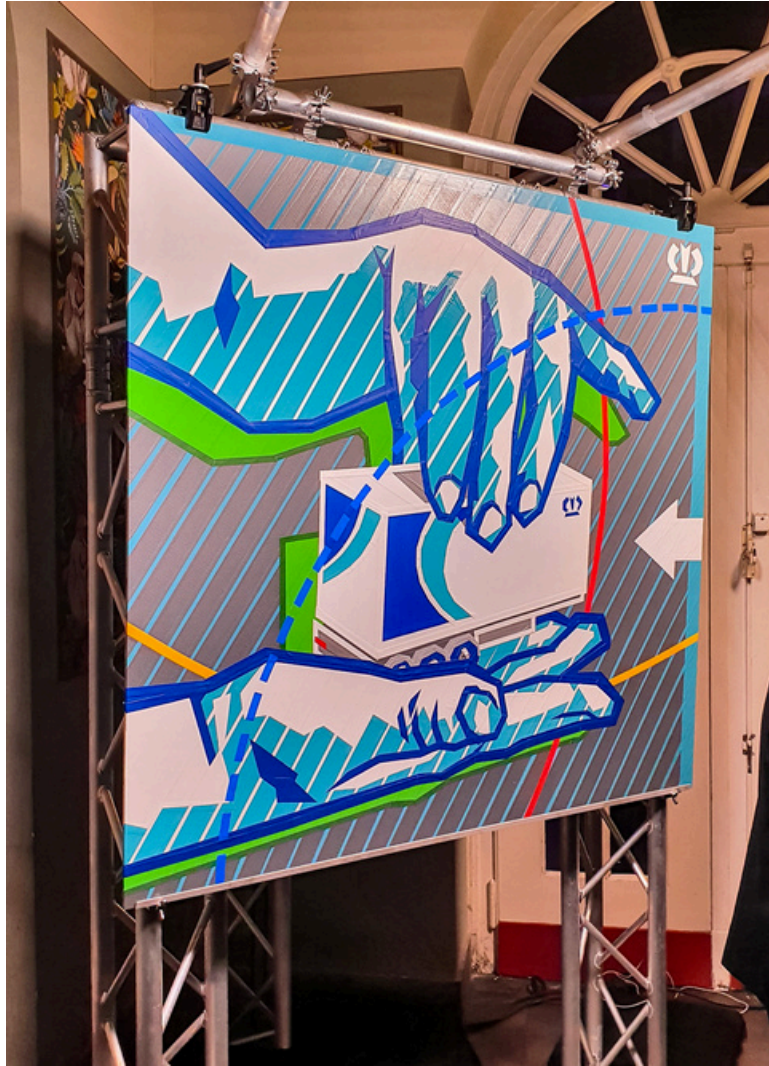

Live Painting

Live Painting for Krone AG