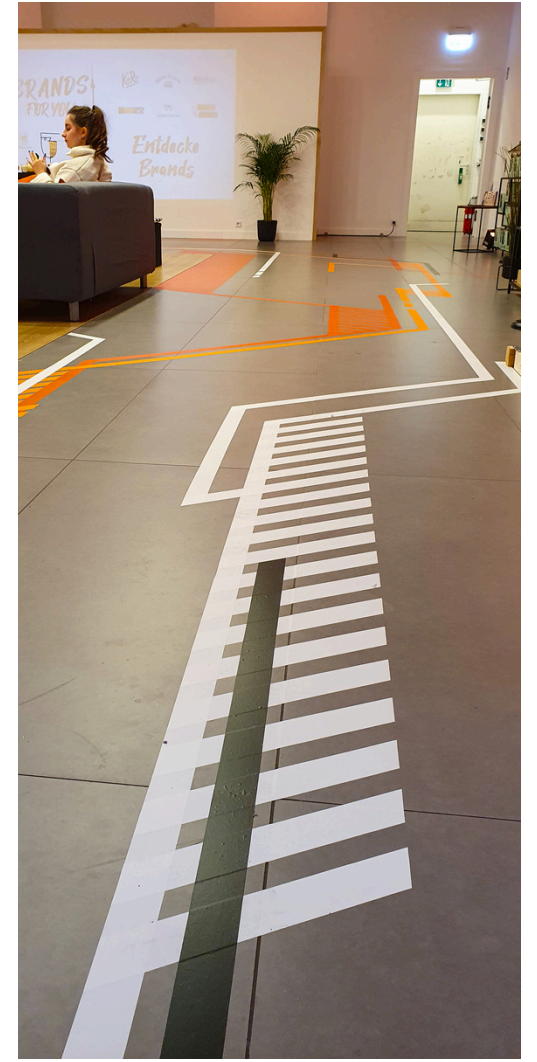

Hanseatic Museum Lübeck- 01.

Hanseatic Museum Lübeck- 02.

Live Taping for Crocs.

City-Government of Berlin.

Route Guidance Systems

Wayfinding system. Google Play Event. 2016

SELFMADECREW creates creative wayfinding systems on floors and walls for different purposes that are both functional and aesthetically pleasing. The right tape is used for every type of floor covering so that no residue is left on the floor after removal.

Guidance & Floor Art

Racing Box Design for Mercedes AMG. 2018

Interior Design. European Parliament. 2024.

Packing Tape Art

Packing Tape Art - The use of transparent packing tape in combination with light. Creating packaging tape art requires a deep understanding of light and transparency. Artists cut and place the tape in different layers on transparent surfaces. Backlighting reveals the different shades and depths of the artwork, resulting stunning visual effects.