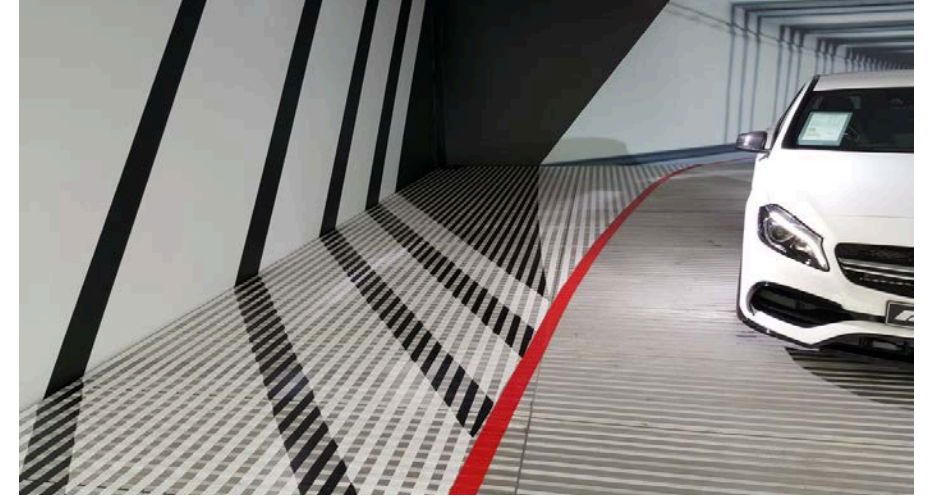

Hanseatic Museum Lübeck- 01.

Hanseatic Museum Lübeck- 02.

Live Taping for Crocs.

City-Government of Berlin.

Route Guidance Systems

Wayfinding system. Google Play Event. 2016

SELFMADECREW creates creative wayfinding systems on floors and walls for different purposes that are both functional and aesthetically pleasing. The right tape is used for every type of floor covering so that no residue is left on the floor after removal.

Guidance & Floor Art

Racing Box Design for Mercedes AMG. 2018

Interior Design. European Parliament. 2024.

Packing Tape Art

Packing Tape Art - The use of transparent packing tape in combination with light. Creating packaging tape art requires a deep understanding of light and transparency. Artists cut and place the tape in different layers on transparent surfaces. Backlighting reveals the different shades and depths of the artwork, resulting stunning visual effects.