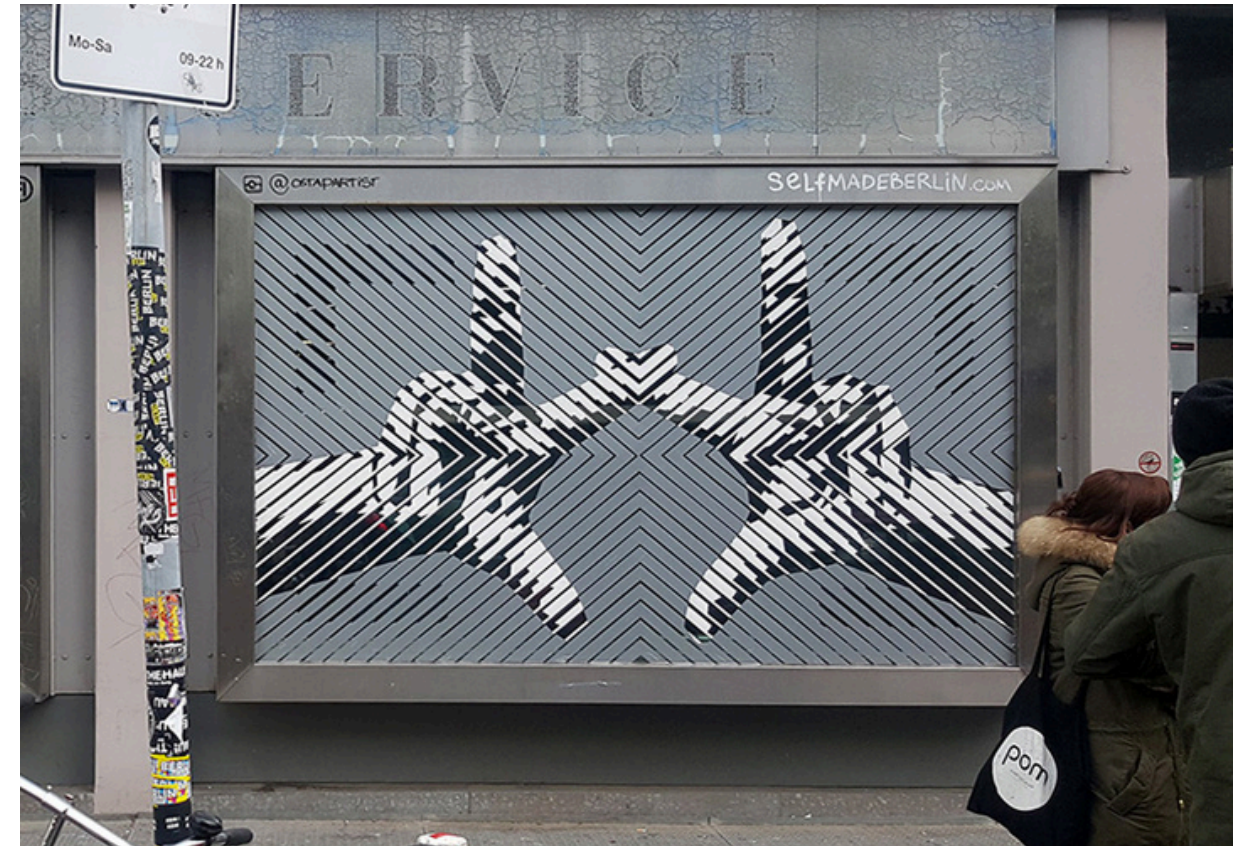

Street Art with Duct Tape

“JFK Portrait” for Arcotel Berlin, White Tape only. 2015.

“THE HAUS” - Berlin Exhibition. 2017.

Duct Tape Paste-up.

Berlin Bench.

Mural (Facade) Art

Spray Art. Juvenile Prison Berlin-Plötzensee.