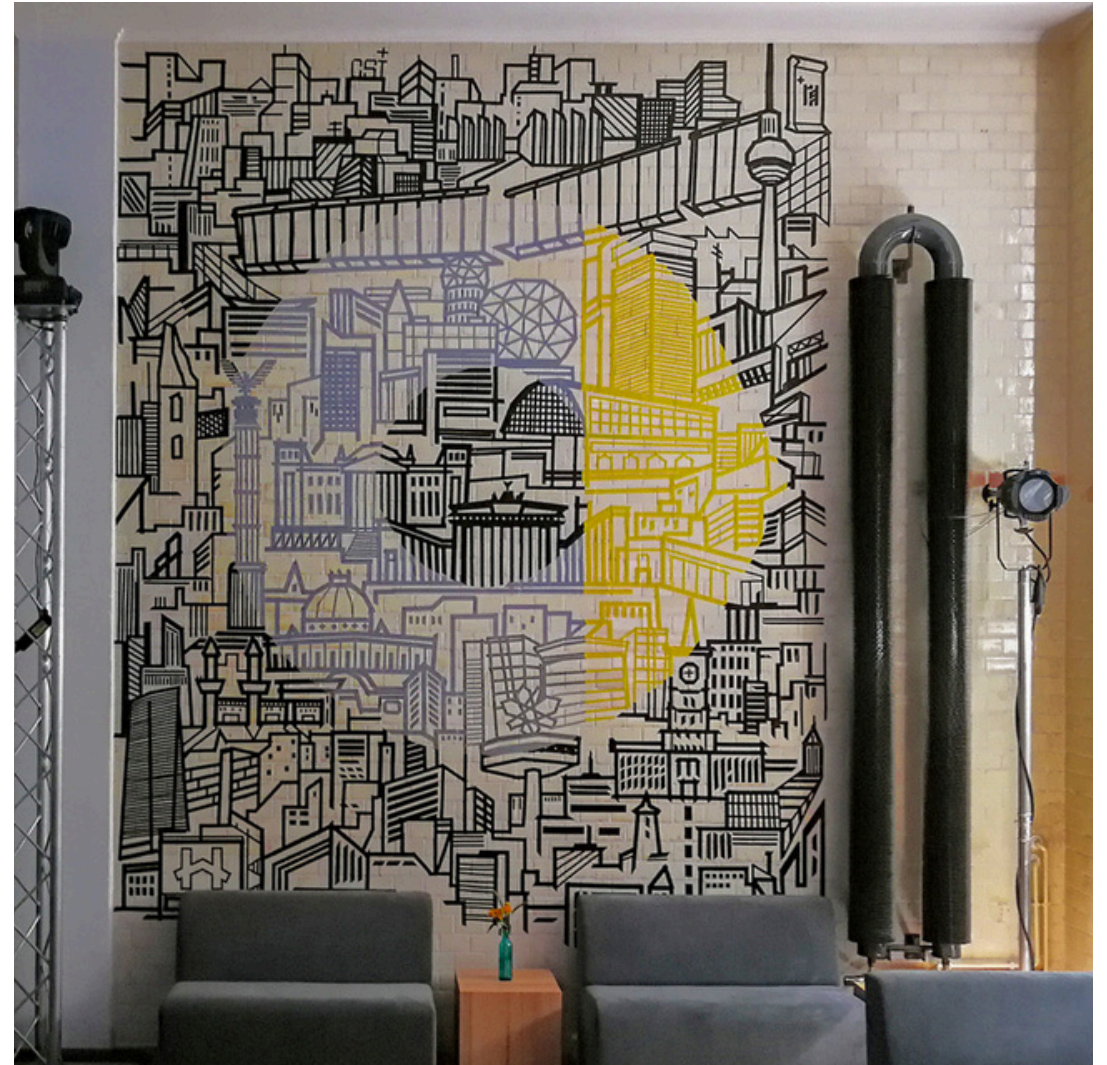

Wall Installation. 2022

Office Tape Art . Keko GmbH. 2020

Event Location Design for G+J Verlag.

Commissioned Projects

Stand design for Mercedes Benz. Vienna Auto Show 2020.

Tape Wall Art for Mercedes Benz. Zurich 2019

Guidance & Floor Art

Racing Box Design for Mercedes AMG. 2018

Interior Design. European Parliament. 2024.

Packing Tape Art

Packing Tape Art - The use of transparent packing tape in combination with light. Creating packaging tape art requires a deep understanding of light and transparency. Artists cut and place the tape in different layers on transparent surfaces. Backlighting reveals the different shades and depths of the artwork, resulting stunning visual effects.